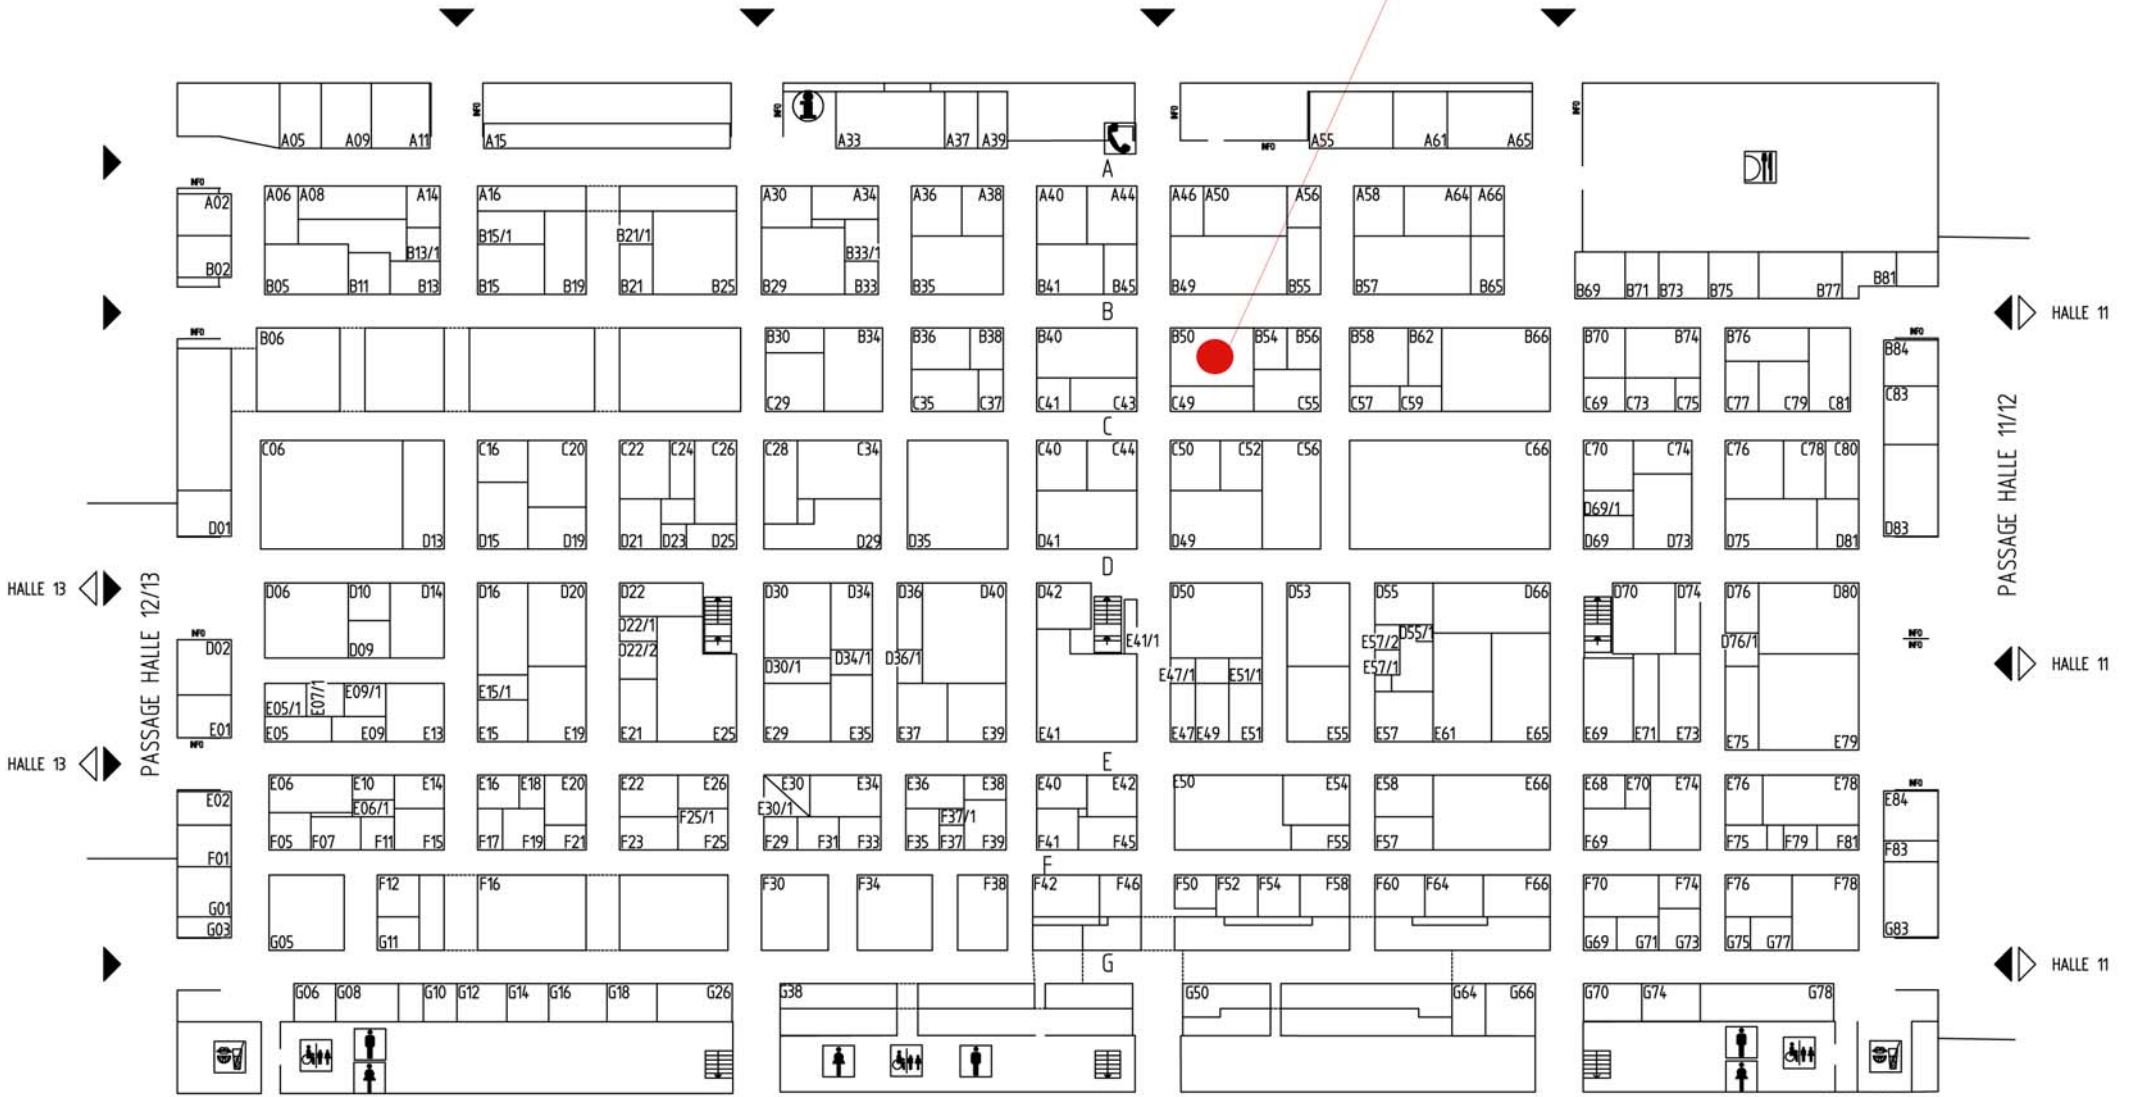

HALLENPLAN HALLE 12

PLAN OF HALL 12

EXPO-ALLEE SÜD

● = Stand Deba Components

7. STRASSE WEST